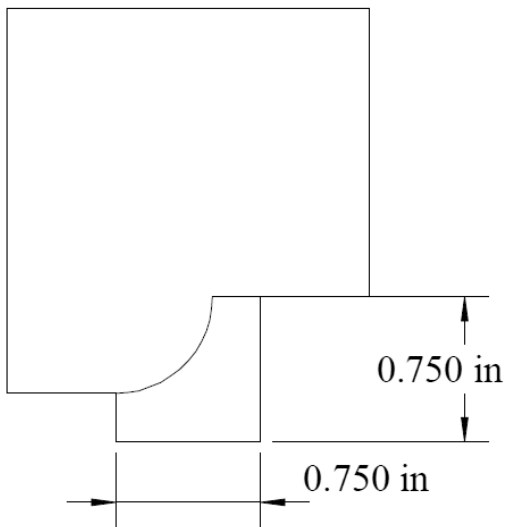

Scotia (corner cove) Knives

All Sizes Available

Prices Start At 68.00 For V2 Steel