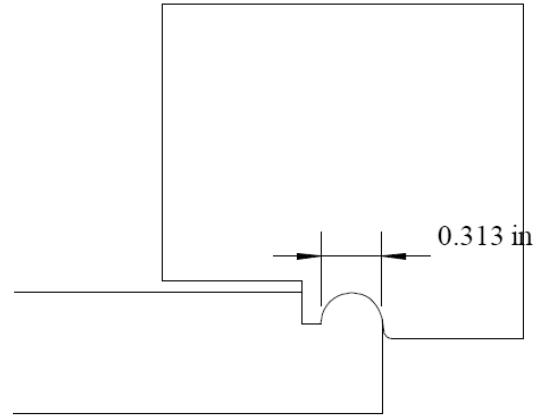

# Flutes

Back Relief Knives  
All Sizes Available

Prices Start At 49.00 (1 1/2" Relief)  
For V2 Steel

Edge Bead Knives  
All Sizes Available

Prices Start At 68.00 For V2 Steel

Base Shoe Knives  
All Sizes Available