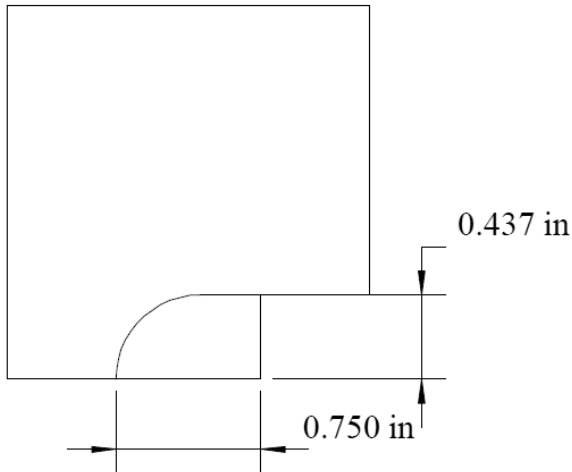

# Flutes

Back Relief Knives  
All Sizes Available

Prices Start At 49.00 (1 1/2" Relief)  
For V2 Steel

Edge Bead Knives  
All Sizes Available

Prices Start At 68.00 For V2 Steel

Base Shoe Knives  
All Sizes Available