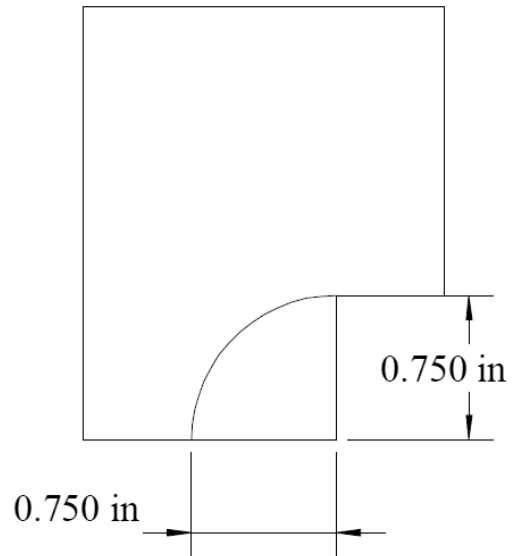

Quarter Round Knives
All Sizes Available

Prices Start At 68.00 For V2 Steel